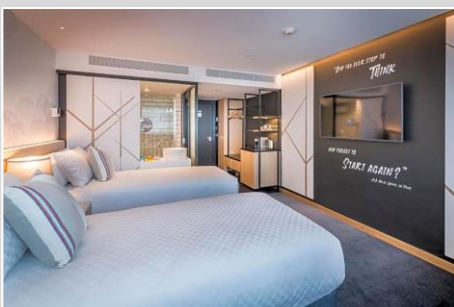

Auckland City Shortbreak

FREE
breakfasts
daily and a
FREE
$100 F+B
credit

M Social Auckland

★★★★★

3 nights from $499 per person share twin.

Extra night $175 pp share twin.

01 Apr 2023 - 18 July 2023 and 16 Aug 2023 - 30 Sept 2023

Valid for sales to 12 May 2023

Includes

- ✓ 3 nights accommodation in a Social Room with City views
- ✓ Full American breakfast daily
- ✓ Free WiFi
- ✓ A **$100** Food & Beverage credit per room to be used during your stay

Pricing for other travel dates on request

M Social Auckland

M Social offers accommodation in the heart of Auckland. The Waiheke Island Ferry Terminal and the New Zealand Maritime Museum are only 50 metres away, Britomart Station 200 metres and the Sky Tower only 600 metres away. Guests can enjoy a variety of shops, cafes and restaurants in the surrounding area.

All rooms are air-conditioned and include satellite TV , refrigerator, telephone, Iron & board , tea/coffee maker and an ensuite bathroom with shower & hairdryer

Facilities & Services Include:

Air Conditioning | Restaurant & Bar | Room Service | Tea/Coffee Makers in all rooms | Free WiFi | 24 hour Fitness Centre | Safety Deposit Box | Laundry service | Business Centre including Meeting Rooms | Paid car parking available

Terms & Conditions

Price is per person share twin in New Zealand Dollars inclusive of 15% GST. Price may vary due to a number of factors including dynamic pricing & tax increases. Surcharges may apply over special event periods and over public & school holidays. Please check with us to see if a surcharge applies at time of quoting/ booking A **$100** per person deposit is required at time of booking. Final payment will be required 30 days prior to the start of your itinerary or as indicated on the invoice. If the booking is made within 30 days of departure then full payment is required at the time of booking. Payment is preferred by internet banking to the nominated account indicated on the invoice. Arriving into Auckland by plane. Add **$40** per adult for return Auckland Airport transfers. Cancellations and amendments – Subject to your refund and remedy rights under the Consumer Guarantees Act, the following charges and cancellation fees apply to all bookings. All amendments to bookings will incur a fee of $75 per person. Supplier cancellations may also apply. Cancellation fees for bookings made and cancelled by the Agent or client will incur a fee of $75 per person This will be additional to any cancellation fees imposed by Suppliers. For full booking conditions refer to www.nz4discovery.nz or [click here.](#)